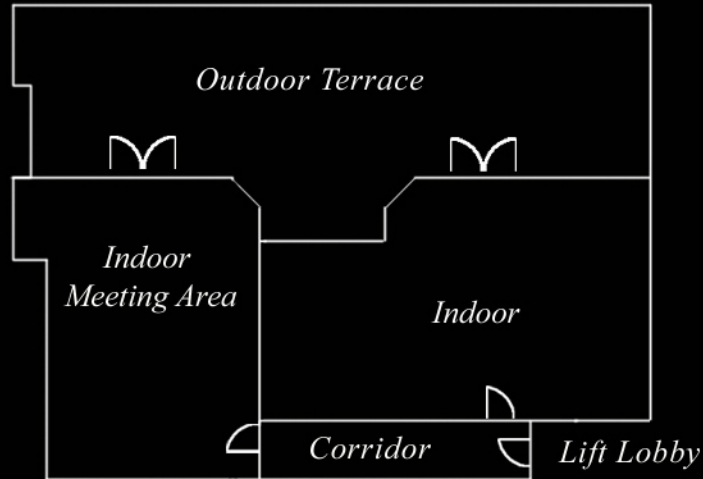

Meeting & Conferences in Breeze

Room Size (Indoor Meeting Area): 4.6m x 3m = 14 sqm

Room Size (Outdoor): 2.5m x 9.2m = 23 sqm

Room Size Indoor & Outdoor: 48 sqm

Ceiling Height: 2.8m

Setting	Theatre	Boardroom	U-shape	Classroom	Round Tables	Cocktail & Reception
Capacity	Indoor	30	18	15	12	20
	Indoor & outdoor					80

Meeting Equipment

Wireless Internet Access	DVD Player	LCD TV	Built-in Screen
Multi-microphone System	Flip Chart	Overhead Projector	LCD Projector